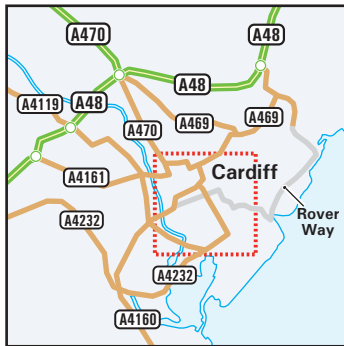

©BUSINESS MAPS LTD - WWW.BUSINESSMAPS.COM

21/22 Neptune Court
Vanguard Way
Cardiff
CF24 5PJ

T +44(0)2920 447 667
F +44(0)2920 489 041

DX: 33066 CARDIFF

blmlaw.com

From the M4 J29

Leave the M4 at Junction 29 (signed Cardiff (E&S) & A48M). Join the A48M and continue onto the A48 for 4 miles. Leave the A48 at the Llanedeyrn interchange. (signed A4161, Docks, Cardiff East), take the first exit onto the A4161 (Southern Way). Move into the right hand lane. Pass the David Lloyd Fitness Centre on the right, and follow signs for the A4232 and Cardiff Docks. Continue over the flyover to the next roundabout. Take the second exit onto Rover Way. Continue on Rover Way, continue over 2 small roundabouts until the roundabout junction with Ocean Way. Take the second exit at the roundabout onto Ocean Way, then take first exit off the next roundabout. Continue over a further small roundabout continuing on Ocean Way. Turn left onto Nettlefold Road. Turn Left onto Vanguard Way. Our offices are located on the left.

By Train

Cardiff Central station is served by trains from London Paddington, Reading, Swindon, Bristol, Newport and Swansea. Taxis are available at the station. For further information about train times and fares, please telephone the National Rail Enquiries Line on 08457 48 49 50.

By Bus

The Bay Circle bus stops on Ocean Park. For further information about bus times and fares visit www.cardiffbus.com